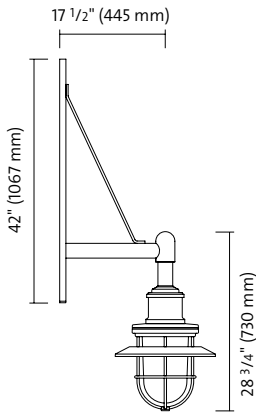

BENEFITS

- › Toolfree access to lamp and electrical components for ease of maintenance.
- › Adds a personal touch to the finished project with a variety of optional accent materials.
- › IP66 sealed optics for protection from the elements.
- › Available with various light sources and wattage.
- › Durable and quality construction for long life.

LUMINAIRES

Conform to the **UL 1598** and **CSA C22.2 No. 250.0-08** standards

Candela Series / CANDS1-RMS-M

See the Candela Series PDF brochure for complete technical details:

<http://www.lumec.com/pdf/series/Candela_series.pdf>