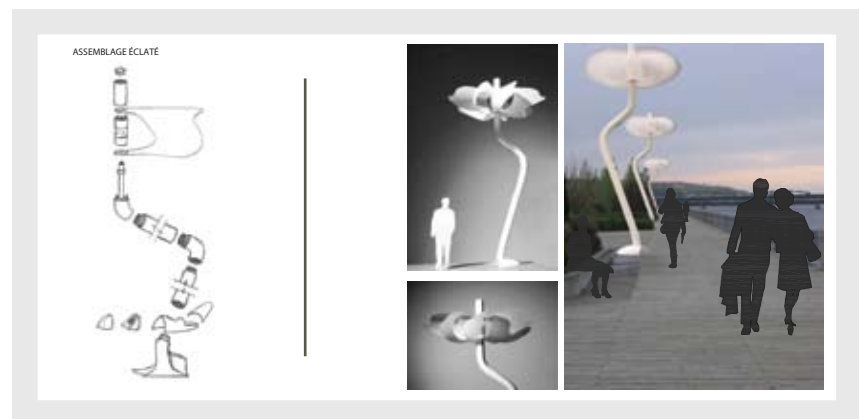

3rd Price / 1 000 $

Kalliane Müntz-Boulet /

Student in environmental design at " UQUAM"

Project : Anèmos