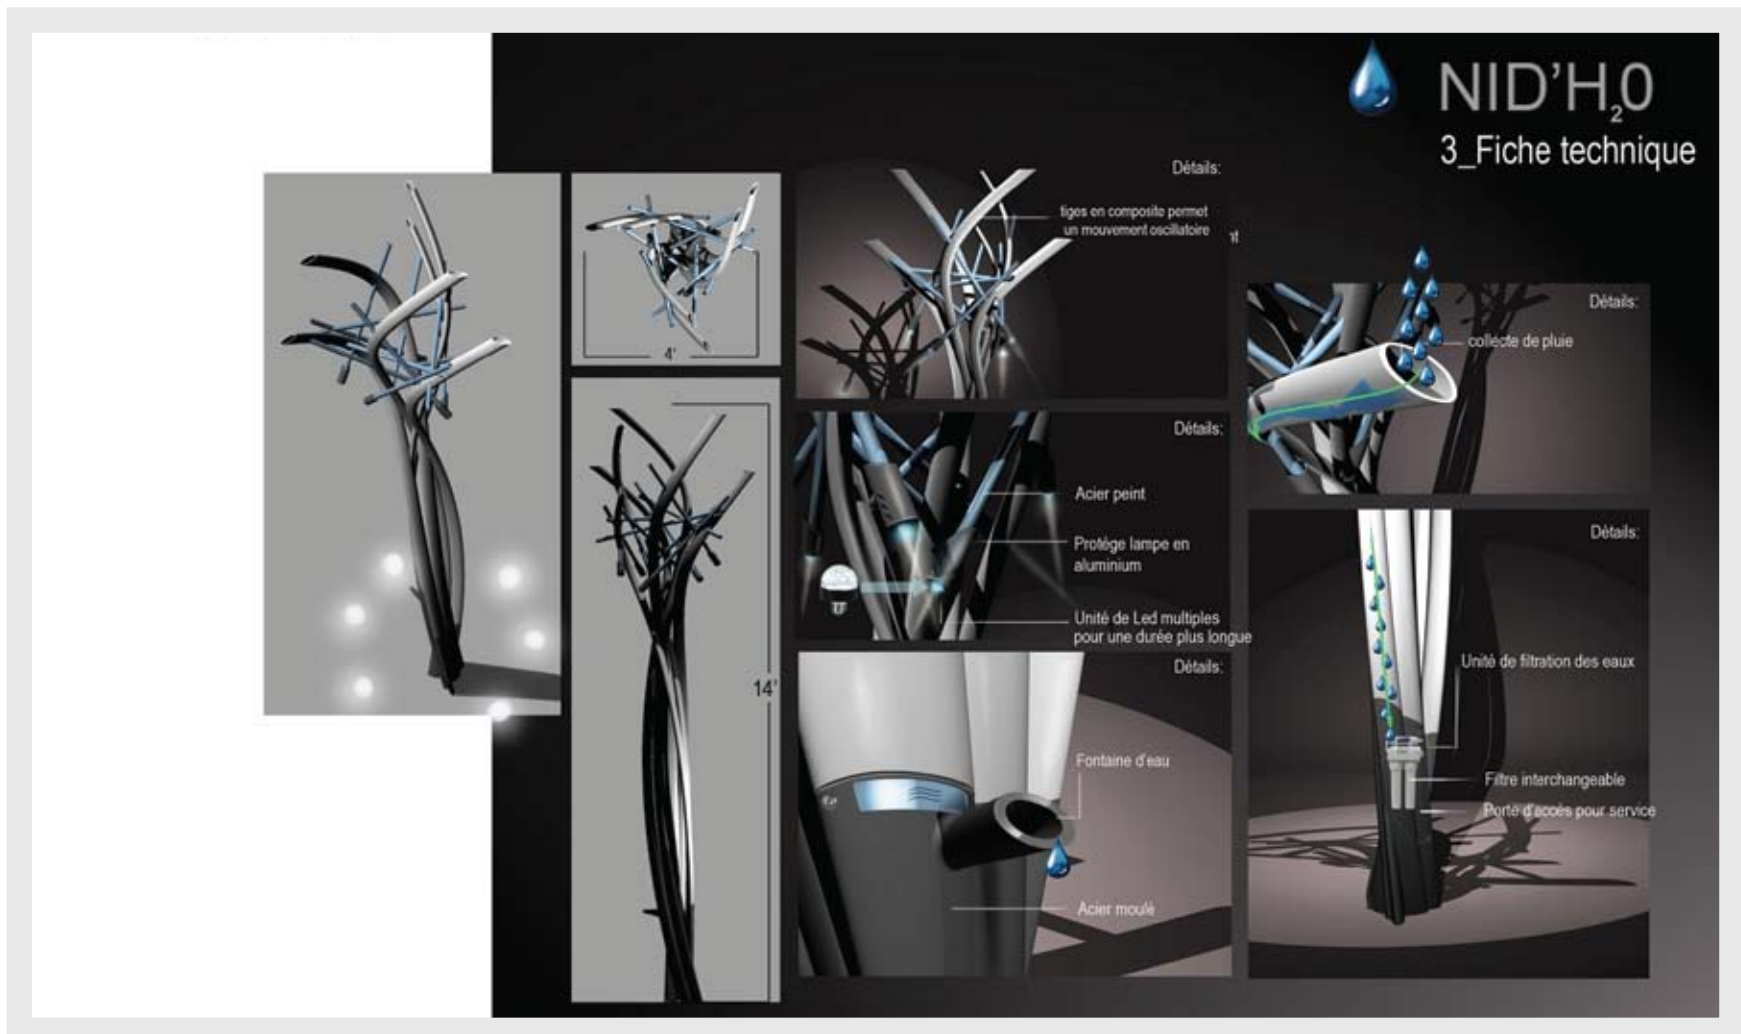

2007

Congratulations to our laureates Outdoor Lighting Grants

OBJECTIVE OF THE CLU

The Lumeç "Concept Lumière Urbaine de Lumeç" (CLU) aims to encourage emerging designers to develop innovative lighting concepts within an exterior public space. Grants are awarded based on merit by the Lumeç CLU committee. This committee is composed of dedicated professionals within the Quebec community of creators and designers, and aims at social harmony by the quality of the built environment. Laureates were selected from all applications received.

THE JURY

- Mr. Faber Cayouette / Architect and President of the Foundation [CLU]
- Mr. Robert Murphy / Landscape Architect & Exterior Lighting Consultant, CSLA, AAPQ, [Lumeç]
- Mr. Vincent Dumais / Landscape Architect & Exterior Lighting Consultant, CSLA, AAPQ, [Lumeç]
- Mr. Jonathan Hardy / Industrial Designer [Lumeç]
- Mr. Pierre Bélanger / Artistic Director and Partner [Volume 2]
- Mrs Julie Dionne / Intern Architect [Fichten, Soiferman Architects]
- Mr. Antoine Crépeau / Landscape Architect [Williams, Asselin, Ackaoui et Associés]
- Mr. Daniel Lefebvre / Landscape Architect [Le Groupe Rousseau Lefebvre]

1st prize / 2 500 $

Christopher Rudwal / Young Professional

Project : NID'H₂O